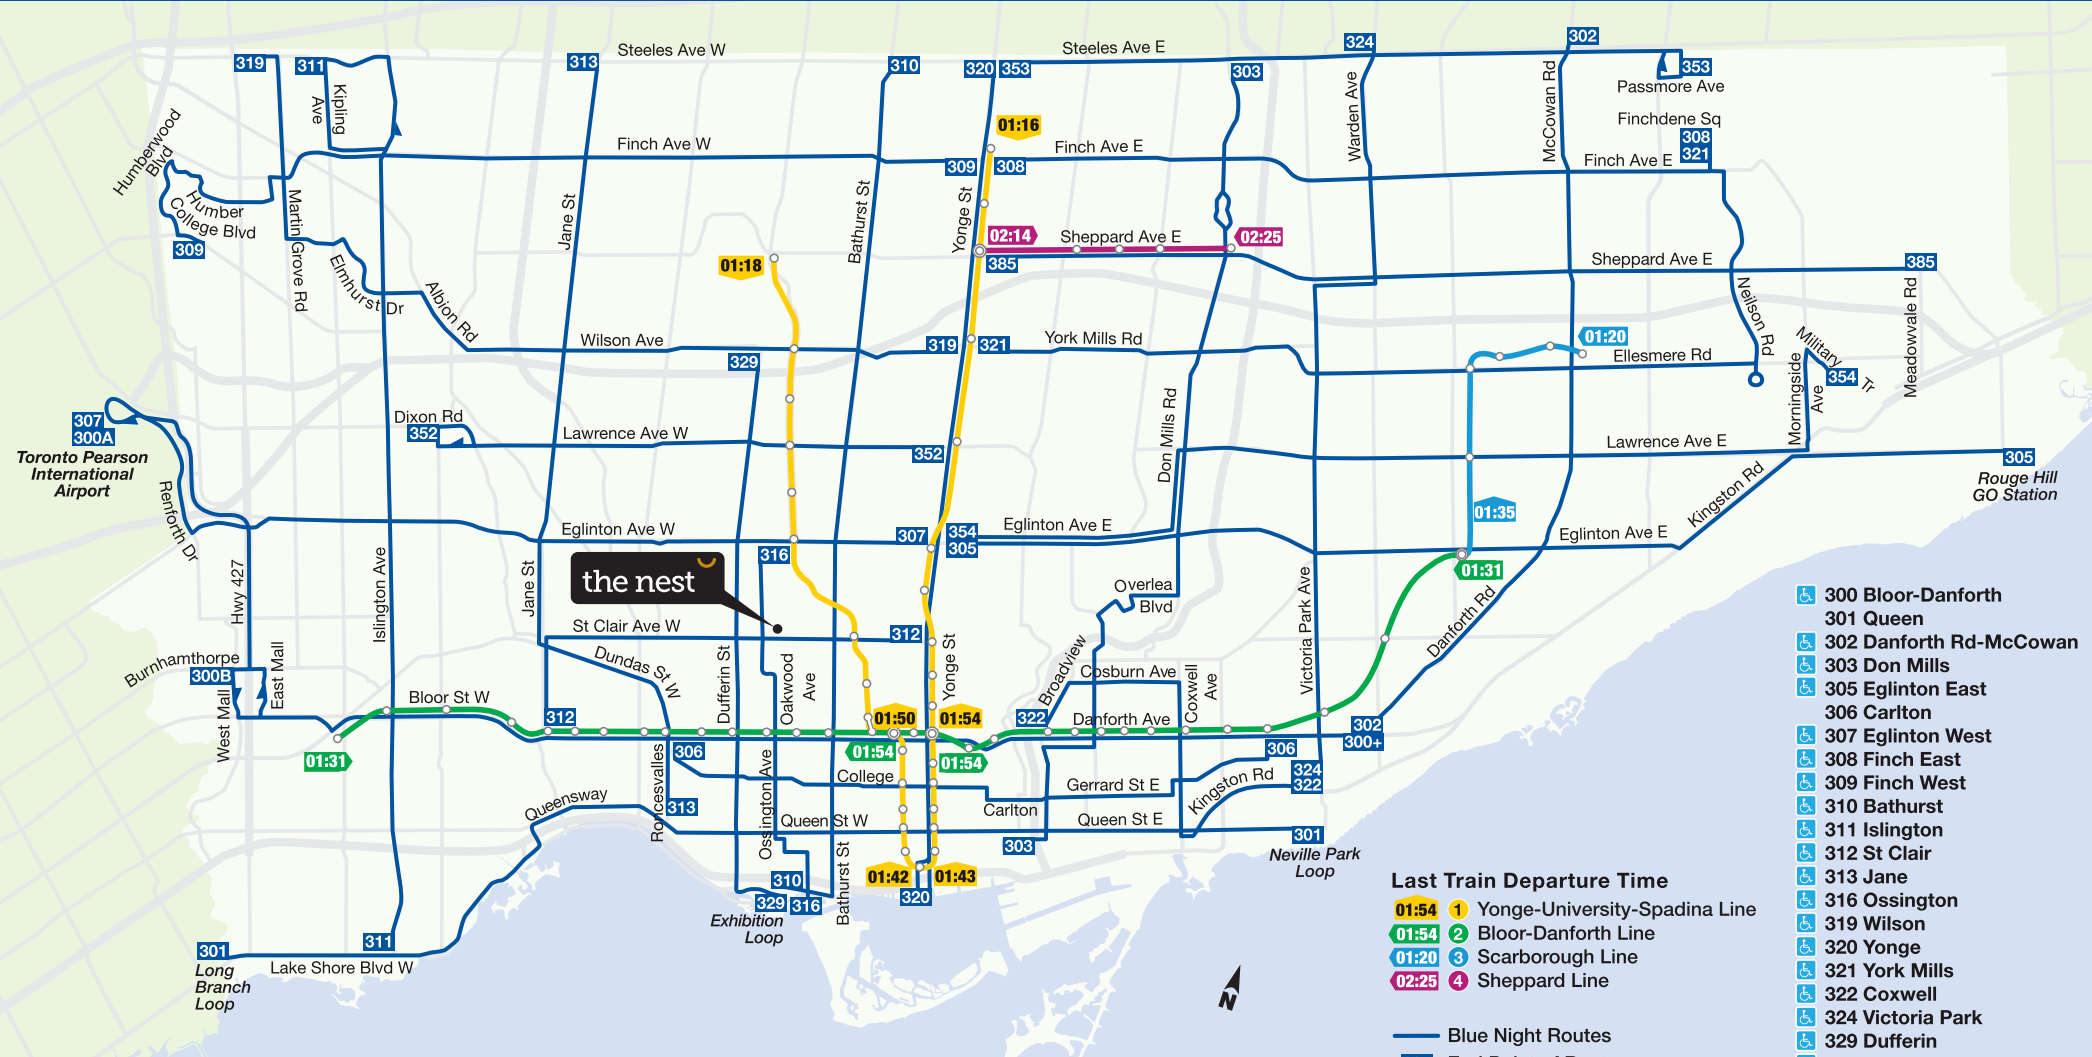

# Blue Night Network

the nest

-  300 Bloor-Danforth
-  301 Queen
-  302 Danforth Rd-McCowan
-  303 Don Mills
-  305 Eglinton East
-  306 Carlton
-  307 Eglinton West
-  308 Finch East
-  309 Finch West
-  310 Bathurst
-  311 Islington
-  312 St Clair
-  313 Jane
-  316 Ossington
-  319 Wilson
-  320 Yonge
-  321 York Mills
-  322 Coxwell
-  324 Victoria Park
-  329 Dufferin
-  352 Lawrence West
-  353 Steeles East
-  354 Lawrence East
-  385 Sheppard East

- Last Train Departure Time**
-  01:54 1 Yonge-University-Spadina Line
  -  01:54 2 Bloor-Danforth Line
  -  01:20 3 Scarborough Line
  -  02:25 4 Sheppard Line

-  Blue Night Routes
-  301 End Point of Route
-  Accessible Route\*

\*Note: Not all stops along an accessible route are accessible.

Blue Night transit stops are marked with reflective blue bands. Service, every 30 minutes or better, from approximately 1:30am to 5:00am. Until 9:00am on Sundays. Subway service begins approximately 6:00am on weekdays & Saturdays, 9:00am on Sundays, Holiday start times vary.